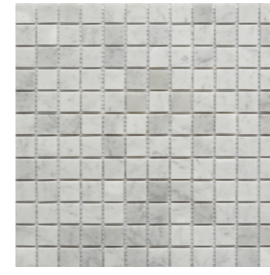

Nero Marquina Triangle
12"x12" Mosaic

Carrara White Metal Geo
12"x14" Mosaic

Nero Marquina Hexagon
12"x13" Mosaic

Thassos Hexagon
12"x13" Mosaic

Gray Granite Hexagon 12"x12" Mosaic

Our Rockart Collection presents a high degree of shade variance inherent in natural stone products. If consistent color is required, we recommend purchasing 25% more product to achieve the greatest uniformity possible. Should you require a uniform appearance, we suggest looking into porcelain mosaic alternatives.

Rockart

Natural Stone & Recycled Glass Mosaics

 8.5-9 mm |
 

 12"x14" 30x35 cm |
 12"x13" 30x33 cm |
 12"x12" 30x30 cm |
 11"x12" 28x30 cm |
 10"x12" 25x30 cm |
 9"x12" 23x30 cm |
 10.9"x9.5" 27.6x24 cm

Large Marble Rhombus
12"x12" Mosaic

Small Marble Rhombus
12"x12" Mosaic

Marble Crossed Basket Weave
12"x12" Mosaic

Carrara Marble 1x1 Square
10.9"x9.5" Mosaic

Statuary Picket
10.9"x9.5" Mosaic
Recycled Glass

Calacata Gold Brick
12"x12" Mosaic
Recycled Glass