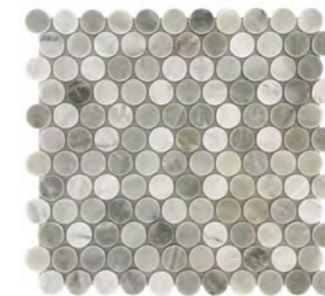

Green Marble Brick*
2"x10" Brick
*Individual Bricks, not a mosaic mesh

Blue Mix Stacked
12"x12" Mosaic

Blue Mix Penny Round
12"x12" Mosaic

Rockart Marble Picket 14"x10" Mosaic

Green Mix Stacked
12"x12" Mosaic