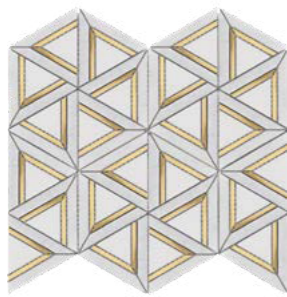

Carrara White Metal Geo
12"x14" Mosaic