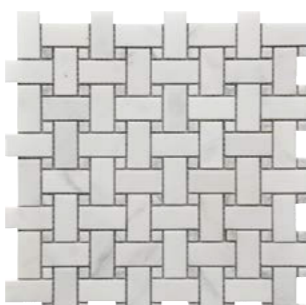

Small Marble Rhombus
12"x12" Mosaic

Marble Crossed Basket Weave
12"x12" Mosaic

Carrara Marble 1x1 Square
10.9"x9.5" Mosaic

Statuary Picket
10.9"x9.5" Mosaic
Recycled Glass

Calacata Gold Brick
12"x12" Mosaic
Recycled Glass

Calacata Brick
12"x12" Mosaic
Recycled Glass

Marble Herringbone
12"x12" Mosaic

Marble W&G Chevron
11"x12" Mosaic

Marble Spike
10"x12" Mosaic

Marble B&W Medallion
12"x12" Mosaic

Marble Daisy Flower
10"x12" Mosaic

Marble Kaleidoscope
12"x12" Mosaic

Marble Gray Medallion
12"x12" Mosaic

Marble Basket Weave
12"x12" Mosaic

Marble B&W Basket Weave
12"x12" Mosaic

Rockart Marble B&W Hexagon 9"x12" Mosaic

Our Rockart Collection presents a high degree of shade variance inherent in natural stone products. If consistent color is required, we recommend purchasing 25% more product to achieve the greatest uniformity possible. Should you require a uniform appearance, we suggest looking into porcelain mosaic alternatives.