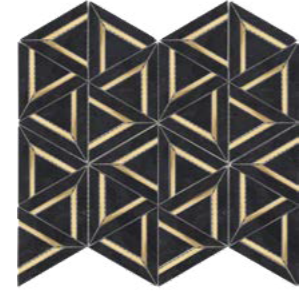

Carrara Penny Round
12"x12" Mosaic
Recycled Glass

Statuary Dots
12"x12" Mosaic
Recycled Glass

Nero Marquina Metal Arrow
10"x12" Mosaic

Thassos Triangle
12"x14" Mosaic

Nero Marquina Metal Geo
12"x14" Mosaic

Nero Marquina Triangle
12"x12" Mosaic

Carrara White Metal Geo
12"x14" Mosaic

Nero Marquina Hexagon
12"x13" Mosaic

Thassos Hexagon
12"x13" Mosaic

Gray Granite Hexagon 12"x12" Mosaic

Our Rockart Collection presents a high degree of shade variance inherent in natural stone products. If consistent color is required, we recommend purchasing 25% more product to achieve the greatest uniformity possible. Should you require a uniform appearance, we suggest looking into porcelain mosaic alternatives.