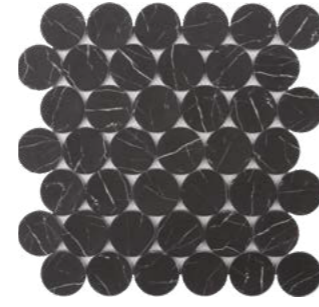

Nero Marquina Dots
12"x12" Mosaic
Recycled Glass