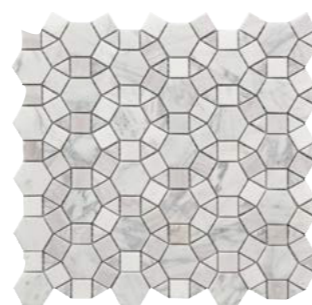

Small Marble Rhombus
12"x12" Mosaic

Marble Crossed Basket Weave
12"x12" Mosaic

Carrara Marble 1x1 Square
10.9"x9.5" Mosaic

Statuary Picket
10.9"x9.5" Mosaic
Recycled Glass

Calacata Gold Brick
12"x12" Mosaic
Recycled Glass

Calacata Brick
12"x12" Mosaic
Recycled Glass

Marble Herringbone
12"x12" Mosaic

Marble W&G Chevron
11"x12" Mosaic

Marble Spike
10"x12" Mosaic

Marble B&W Medallion
12"x12" Mosaic

Marble Daisy Flower
10"x12" Mosaic

Marble Kaleidoscope
12"x12" Mosaic

Marble Gray Medallion
12"x12" Mosaic

Marble Basket Weave
12"x12" Mosaic

Marble B&W Basket Weave
12"x12" Mosaic

Rockart Marble B&W Hexagon 9"x12" Mosaic

Our Rockart Collection presents a high degree of shade variance inherent in natural stone products. If consistent color is required, we recommend purchasing 25% more product to achieve the greatest uniformity possible. Should you require a uniform appearance, we suggest looking into porcelain mosaic alternatives.