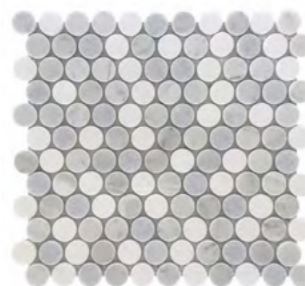

Blue Mix Penny Round
12"x12" Mosaic