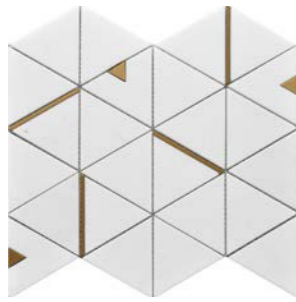

Thassos Triangle
12"x14" Mosaic