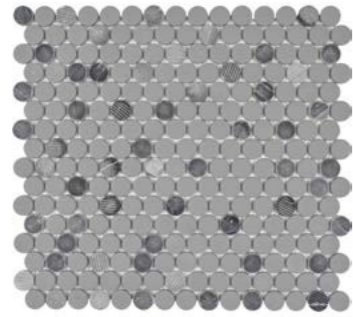

Rockart

Natural Stone & Recycled Glass Mosaics

| 12"x14" 30x35 cm   12"x13" 30x33 cm   12"x12" 30x30 cm   11"x12" 28x30 cm   10"x12" 25x30 cm   10"x11" 25x28 cm   9"x9" 23x23 cm

Gray Granite Penny Round
12"x12" Mosaic
Recycled Glass