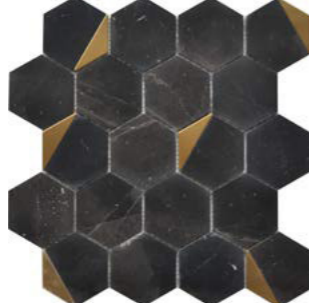

Roca

Rockart

Rockart

Rockart stone mosaics add sophistication along with an element of design to any space. Explore the different colors, shapes and finishes this series has to offer.

Rockart Nero Marquina Hexagon 12"x13" Mosaic

Carrara Penny Round
12"x12" Mosaic
Recycled Glass

Statuary Dots
12"x12" Mosaic
Recycled Glass

Nero Marquina Metal Arrow
10"x12" Mosaic

Thassos Triangle
12"x14" Mosaic

Nero Marquina Metal Geo
12"x14" Mosaic

Nero Marquina Triangle
12"x12" Mosaic

Carrara White Metal Geo
12"x14" Mosaic

Nero Marquina Hexagon
12"x13" Mosaic

Thassos Hexagon
12"x13" Mosaic

Gray Granite Hexagon 12"x12" Mosaic

Our Rockart Collection presents a high degree of shade variance inherent in natural stone products. If consistent color is required, we recommend purchasing 25% more product to achieve the greatest uniformity possible. Should you require a uniform appearance, we suggest looking into porcelain mosaic alternatives.