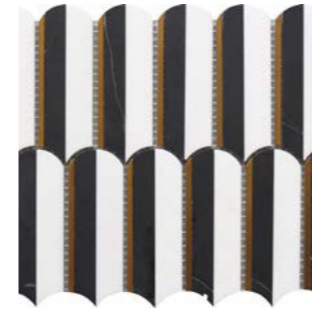

Oval Nero Marquina & Thassos
10"x11" Mosaic