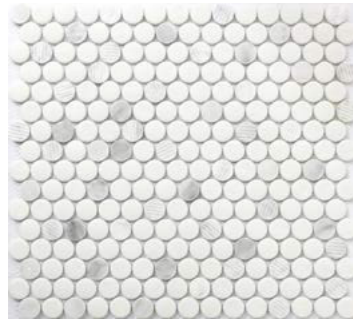

Gray Granite Penny Round
12"x12" Mosaic
Recycled Glass

Gray Granite Hexagon
12"x12" Mosaic
Recycled Glass

Nero Marquina Dots
12"x12" Mosaic
Recycled Glass

Oval Nero Marquina & Thassos
10"x11" Mosaic

Marble B&W Hexagon
9"x12" Mosaic