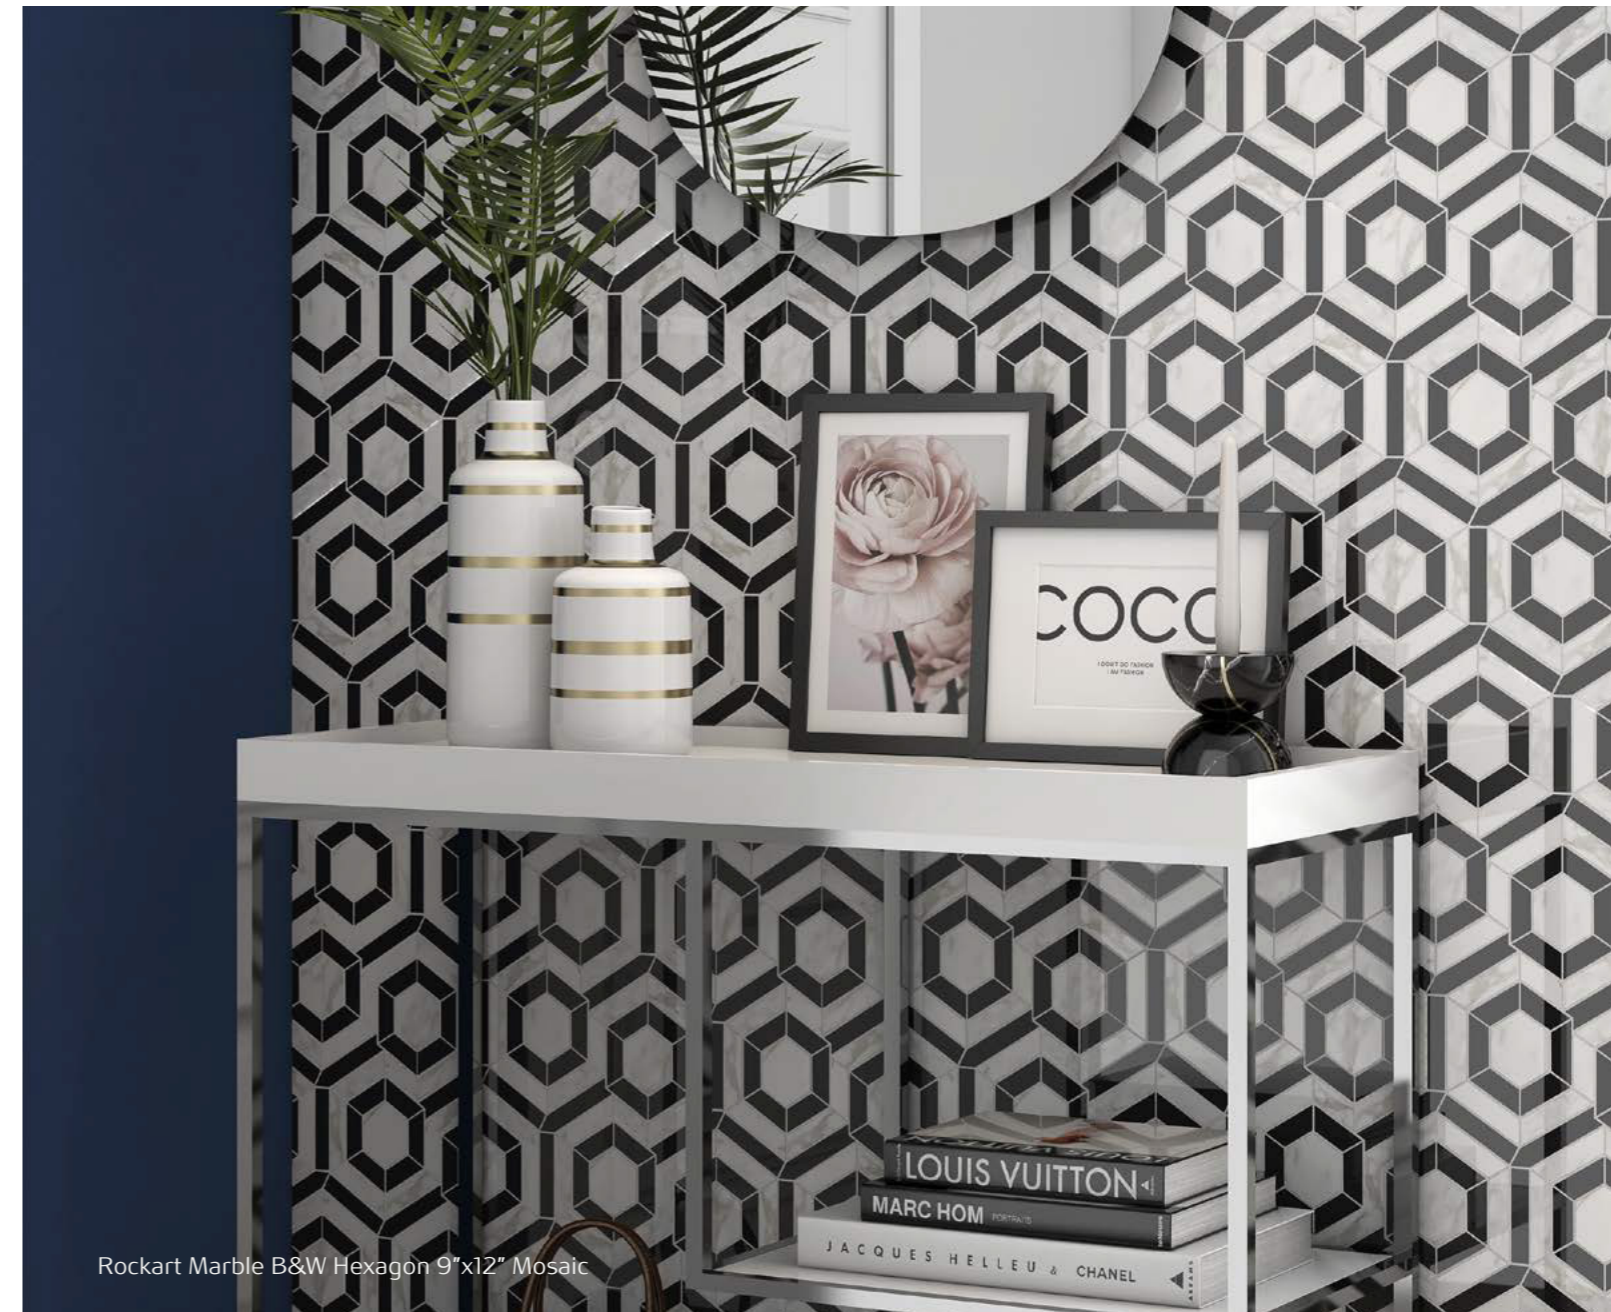

Marble Kaleidoscope
12"x12" Mosaic

Marble Gray Medallion
12"x12" Mosaic

Marble Basket Weave
12"x12" Mosaic

Marble B&W Basket Weave
12"x12" Mosaic

Rockart Marble B&W Hexagon 9"x12" Mosaic

Our Rockart Collection presents a high degree of shade variance inherent in natural stone products. If consistent color is required, we recommend purchasing 25% more product to achieve the greatest uniformity possible. Should you require a uniform appearance, we suggest looking into porcelain mosaic alternatives.