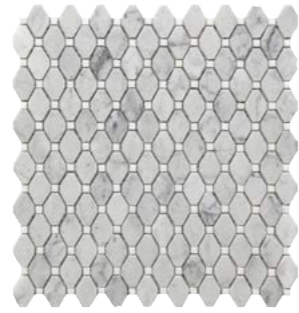

Small Marble Rhombus
12"x12" Mosaic